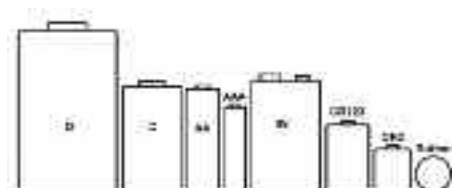

5800 Wireless Replacement Battery Chart

Product	Battery Type	Product	Battery Type
5800CO	CR123	5816MN	CR123
5800MICRA	CR1620 coin cell	5816OD	AA Lithium (Qty 2)
5800PIR-RES	CR123	5817XT	CR123
5800PIR	CR123	5817CBXT	CR123
5800PIR-COM	CR123	5818	CR123
5800PIR-OD	AA lithium (Qty 4)	5818MNL	AAA lithium*
5800RPS	CR1620 coin cell	5819	CR123
5800SS1	CR2	5819WHS	CR123
5800WAVE	WALYNX-RCHB-SC	5819BRS	CR123
5801	CR123	5820L	AAA lithium*
5802	CR1/3N (not replaceable)	5821	CR123
5802MN	CR2032 coin cell	5827	9 volt alkaline
5802WXT/5802WXT-2	CR2032 coin cell	5828V	AA alkaline (Qty 3)
5804	CR2025 coin cell	5839	9 volt Lithium
5804BD	CR2430 (Qty 2)	5853	CR123 (Qty 2)
5804BDV	CR2430 (Qty 2)	5869	CR123
5804Watch	CR2025 coin cell	5870API-WH	CR2
5805-6	CR2032 coin cell	5870API-GY	CR2
5806	9 volt alkaline (Qty 2)	5878	CR2032 coin cell
5806W3	CR123	5890	CR123 (Qty 2)
5808	CR123 (Qty 2)	5890PI	CR123 (Qty 2)
5808LST	CR123 (Qty 2)	5894PI	CR123 (Qty 3)
5808W3	CR123	5897-35	CR123 (Qty 4)
5809	CR123	5898	AA lithium (Qty 4)
5811	CR2032 coin cell		
5811BR	CR2032 coin cell		
5814	CR2430 coin cell		
5815	CR123		
5816	CR123		
		LYNX Plus/LYNX Touch	LYNXRCHKIT-HC LYNXRCHKIT-SC LYNXRCHKIT-SHA